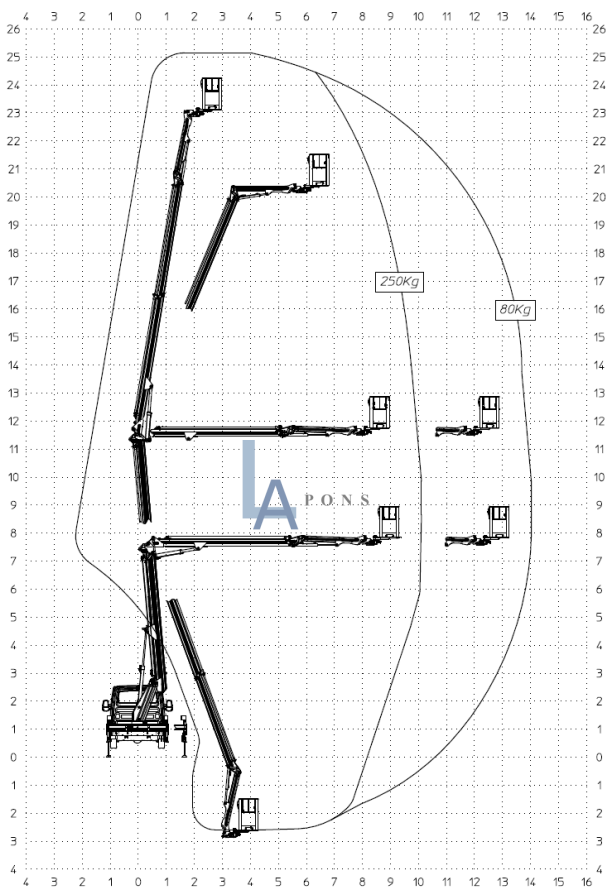

# MULTITEL MZ 250

LAŽETA PONS d.o.o., Zlatarska ulica 55a, 10360 Sesvete, Croatia  
 Tel: +385 1 2020 089 | Mail: info@lapons.hr | Web: www.lapons.hr

VEHICLE INFORMATION	
Length	6,33 m
Width	2,1 m
Height	2,90 m
Weight	3.500 kg
<b>B</b> VEHICLE CATEGORY	

AERIAL PLATFORM INFORMATION	
Max. working height	25,00 m
Max. side reach*	14,00 m
- basket load 80 kg	10,00 m
- basket load 250 kg	
Max. basket load	250 kg
Vehicle width at work	
- narrow stabilisation**	2,10 m
- wide stabilisation	2,80 m
Basket dimension (L x W x H)	1,4 x 0,7 x 1,1 m
Basket rotation***	180°
Equipment: Electricity generator, water hose	
* Variable – check working diagram	
** Narrow stabilisation reduces max. side reach	
*** Rotation 90° left + 90° right	