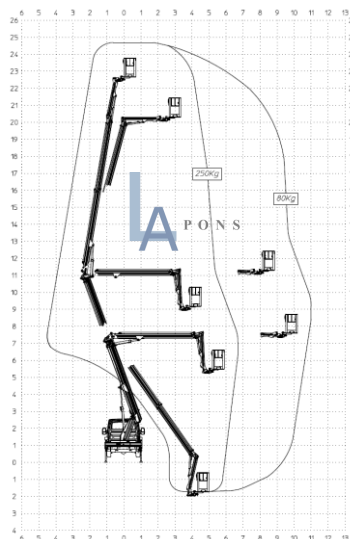

# MULTITEL MZ 250

LAŽETA PONS d.o.o., Zlatarska ulica 55a, 10360 Sesvete, Croatia  
 Tel: +385 1 2020 089 | Mail: info@lapons.hr | Web: www.lapons.hr

VEHICLE INFORMATION	
Length	6,33 m
Width	2,1 m
Height	2,90 m
Weight	3.500 kg
<b>B</b> VEHICLE CATEGORY	

AERIAL PLATFORM INFORMATION	
Max. working height	25,00 m
Max. side reach*	14,00 m
- basket load 80 kg	10,00 m
- basket load 250 kg	
Max. basket load	250 kg
Vehicle width at work	
- narrow stabilisation**	2,10 m
- wide stabilisation	2,80 m
Basket dimension (L x W x H)	1,4 x 0,7 x 1,1 m
Basket rotation***	180°
Equipment: Electricity generator, water hose	
* Variable – check working diagram	
** Narrow stabilisation reduces max. side reach	
*** Rotation 90° left + 90° right	