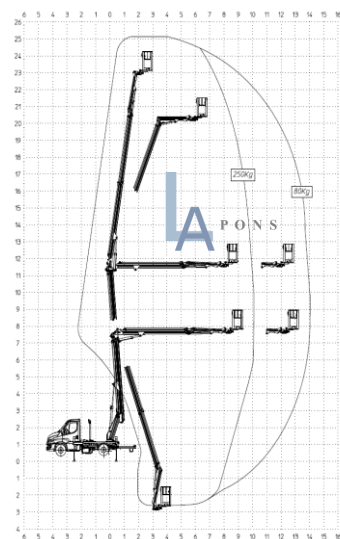

# MULTITEL MZ 250

LAŽETA PONS d.o.o., Zlatarska ulica 55a, 10360 Sesvete, Croatia  
 Tel: +385 1 2020 089 | Mail: info@lapons.hr | Web: www.lapons.hr

VEHICLE INFORMATION	
Length	6,33 m
Width	2,1 m
Height	2,90 m
Weight	3.500 kg
<b>B</b> VEHICLE CATEGORY	

AERIAL PLATFORM INFORMATION	
Max. working height	25,00 m
Max. side reach*	14,00 m
- basket load 80 kg	10,00 m
- basket load 250 kg	
Max. basket load	250 kg
Vehicle width at work	
- narrow stabilisation**	2,10 m
- wide stabilisation	2,80 m
Basket dimension (L x W x H)	1,4 x 0,7 x 1,1 m
Basket rotation***	180°
Equipment: Electricity generator, water hose	
* Variable – check working diagram	
** Narrow stabilisation reduces max. side reach	
*** Rotation 90° left + 90° right	