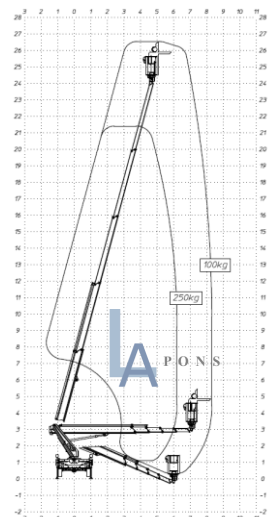

MULTITEL MTE 270 EX

LAŽETA PONS d.o.o., Zlatarska ulica 55a, 10360 Sesvete, Croatia
 Tel: +385 1 2020 089 | Mail: info@lapons.hr | Web: www.lapons.hr

VEHICLE INFORMATION

Length	7,70 m
Width	2,1 m
Height	2,98 m
Weight	3.500 kg

B VEHICLE CATEGORY

AERIAL PLATFORM INFORMATION

Max. working height	27,00 m
Max. side reach*	16,50 m
- basket load 100 kg	16,50 m
- basket load 250 kg	12,00 m
Max. basket load	250 kg
Vehicle width at work	2,10 m
- narrow stabilisation**	2,10 m
- wide stabilisation	2,80 m
Basket dimension (L x W x H)	1,4 x 0,7 x 1,1 m
Basket rotation***	180°

Equipment: Electricity generator, water hose

* Variable – check working diagram

** Narrow stabilisation reduces max. side reach

*** Rotation 90° left + 90° right

For additional information contact us on the e-mail: info@lapons.hr
 Working hours: Mon to Fri 8:00– 16:00