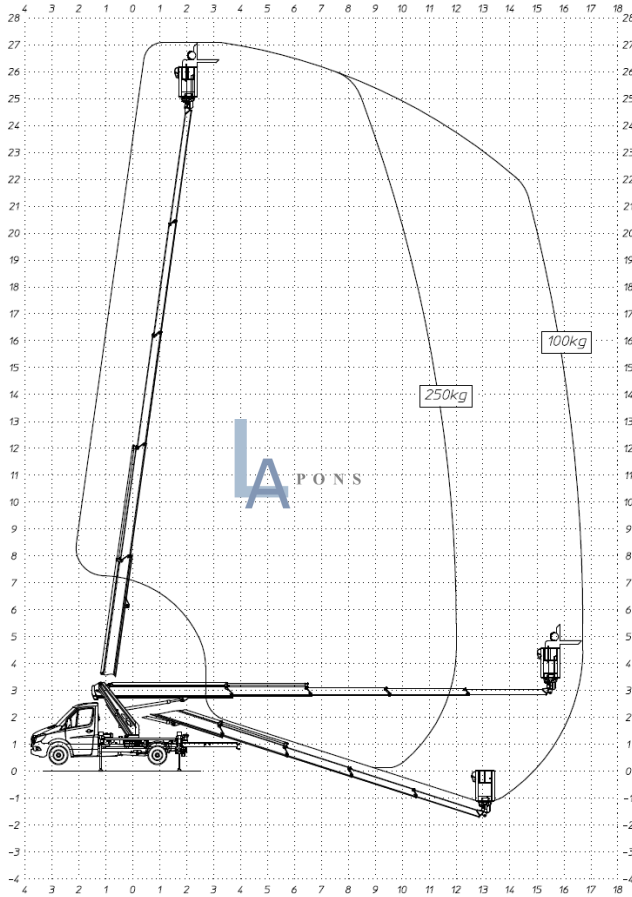

MULTITEL MTE 270 EX

LAŽETA PONS d.o.o., Zlatarska ulica 55a, 10360 Sesvete, Croatia
 Tel: +385 1 2020 089 | Mail: info@lapons.hr | Web: www.lapons.hr

VEHICLE INFORMATION

Length	7,70 m
Width	2,1 m
Height	2,98 m
Weight	3.500 kg

B VEHICLE CATEGORY

AERIAL PLATFORM INFORMATION

Max. working height	27,00 m
Max. side reach*	16,50 m
- basket load 100 kg	16,50 m
- basket load 250 kg	12,00 m
Max. basket load	250 kg
Vehicle width at work	2,10 m
- narrow stabilisation**	2,10 m
- wide stabilisation	2,80 m
Basket dimension (L x W x H)	1,4 x 0,7 x 1,1 m
Basket rotation***	180°

Equipment: Electricity generator, water hose

* Variable – check working diagram

** Narrow stabilisation reduces max. side reach

*** Rotation 90° left + 90° right

For additional information contact us on the e-mail: info@lapons.hr
 Working hours: Mon to Fri 8:00– 16:00