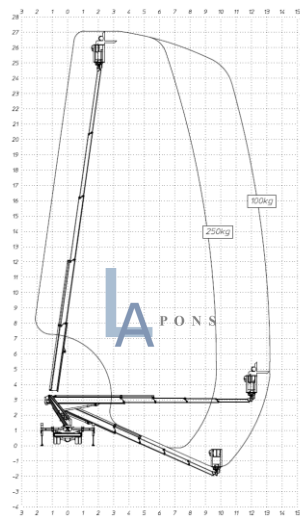

MULTITEL MTE 270 EX

LAŽETA PONS d.o.o., Zlatarska ulica 55a, 10360 Sesvete, Croatia
 Tel: +385 1 2020 089 | Mail: info@lapons.hr | Web: www.lapons.hr

VEHICLE INFORMATION

Length	7,70 m
Width	2,1 m
Height	2,98 m
Weight	3.500 kg

B VEHICLE CATEGORY

AERIAL PLATFORM INFORMATION

Max. working height	27,00 m
Max. side reach*	16,50 m
- basket load 100 kg	16,50 m
- basket load 250 kg	12,00 m
Max. basket load	250 kg
Vehicle width at work	2,10 m
- narrow stabilisation**	2,10 m
- wide stabilisation	2,80 m
Basket dimension (L x W x H)	1,4 x 0,7 x 1,1 m
Basket rotation***	180°

Equipment: Electricity generator, water hose

* Variable – check working diagram

** Narrow stabilisation reduces max. side reach

*** Rotation 90° left + 90° right

For additional information contact us on the e-mail: info@lapons.hr
 Working hours: Mon to Fri 8:00– 16:00