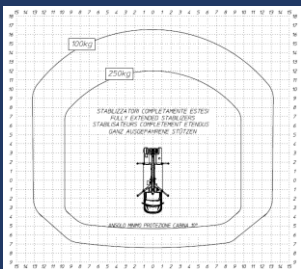

B VEHICLE CATEGORY

AERIAL PLATFORM INFORMATION

Max. working height	27,00 m
Max. side reach*	16,50 m
- basket load 100 kg	16,50 m
- basket load 250 kg	12,00 m
Max. basket load	250 kg
Vehicle width at work	2,10 m
- narrow stabilisation**	2,10 m
- wide stabilisation	2,80 m
Basket dimension (L x W x H)	1,4 x 0,7 x 1,1 m
Basket rotation***	180°

Equipment: Electricity generator, water hose

* Variable – check working diagram

** Narrow stabilisation reduces max. side reach

*** Rotation 90° left + 90° right

For additional information contact us on the e-mail: info@lapons.hr
 Working hours: Mon to Fri 8:00– 16:00