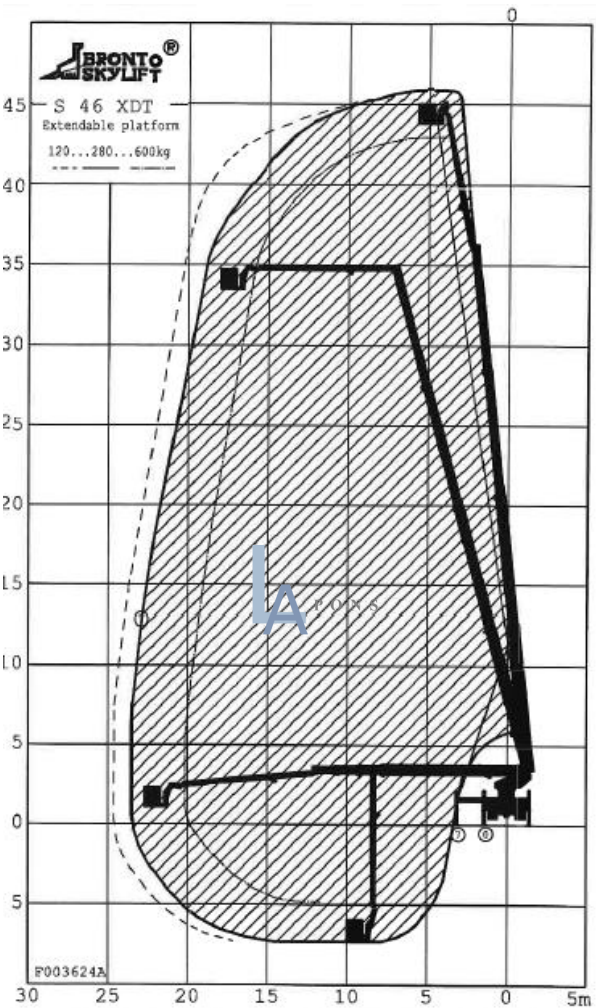

Bronto Skylift S46 XDT

LAŽETA PONS d.o.o., Zlatarska ulica 55a, 10360 Sesvete, Croatia
 Tel: +385 1 2020 089 | Mail: info@lapons.hr | Web: www.lapons.hr

VEHICLE INFORMATION

Length	10,50 m
Width	2,50 m
Height	3,75 m
Weight	19.000 kg

AERIAL PLATFORM INFORMATION

Max. working height	45,50 m
Max. side reach*	
- basket load 120 kg	25,00 m
- basket load 280 kg	22,50 m
- basket load 600 kg	20,00 m
Max. basket load	600 kg
Vehicle width at work	
- narrow stabilisation**	2,80 m
- wide stabilisation	6,20 m
Basket dimension (L x W x H)	3,7 x 1,0 x 1,2 m
Basket rotation***	180°
Equipment: Electricity generator, water hose	

* Variable – check working diagram
 ** Narrow stabilisation reduces max. side reach
 *** Rotation 90° left + 90° right