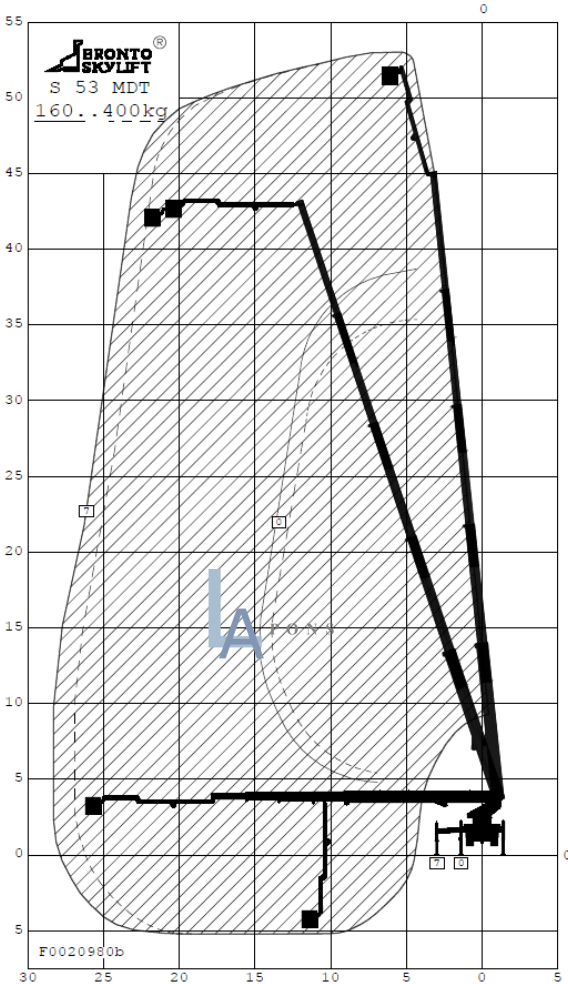

## VEHICLE INFORMATION

Length	12,00 m
Width	2,50 m
Height	3,85 m
Weight	31.170 kg

## AERIAL PLATFORM INFORMATION

Max. working height	53,00 m
Max. side reach*	
- basket load 120 kg	28,00 m
- basket load 440 kg	26,50 m
Max. basket load	400 kg
Vehicle width at work	
- narrow stabilisation**	2,80 m
- wide stabilisation	6,00 m
Basket dimension (L x W x H)	3,7 x 1,0 x 1,2 m
Basket rotation***	170°

Equipment: Electricity generator

\* Variable – check working diagram

\*\* Narrow stabilisation reduces max. side reach

\*\*\* Rotation 85° left + 85° right